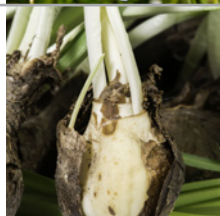

## Star of Bethlehem

Drooling, vomiting, collapse, tremors, seizures, death

## Stinging Nettle

Swallowed and contact irritation

**Tulip Bulbs** Vomiting, diarrhoea, difficulty breathing